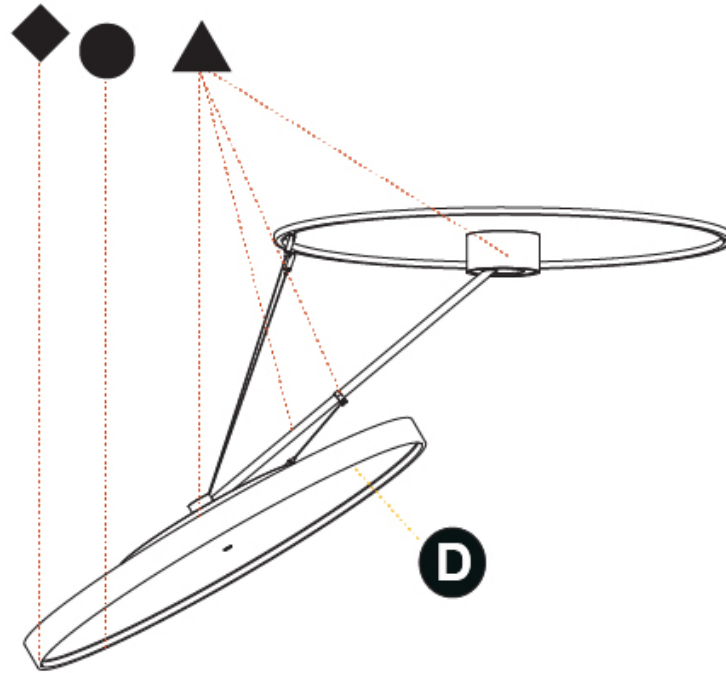

SIGN DIVA DANCER SUSPENSION

A30874-

PROJECT

TYPE

SPECIFIER

QUANTITY

DATE