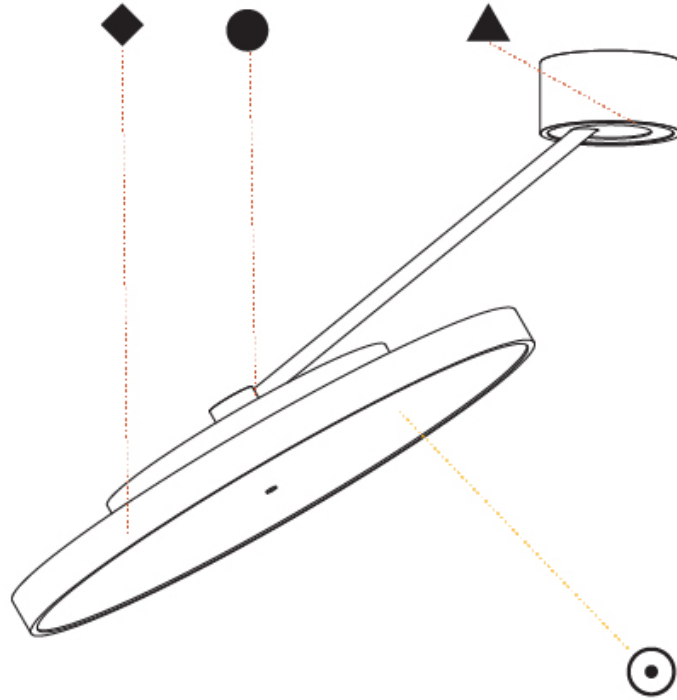

SIGN DIVA DANCER SUSPENSION

A300041-

PROJECT	_____
TYPE	_____
SPECIFIER	_____
QUANTITY	_____
DATE	_____

A