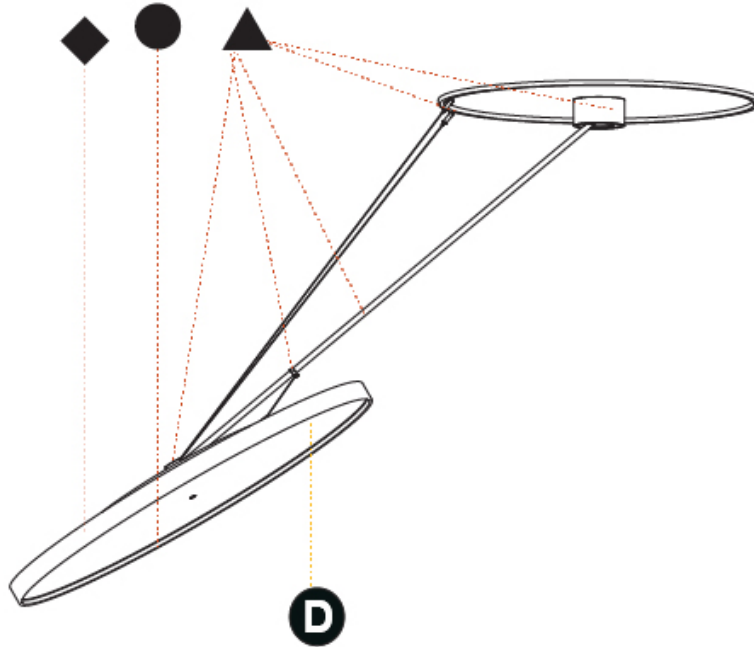

SIGN DIVA DANCER KORONA SUSPENSION

A30884-

PROJECT

TYPE

SPECIFIER

QUANTITY

DATE