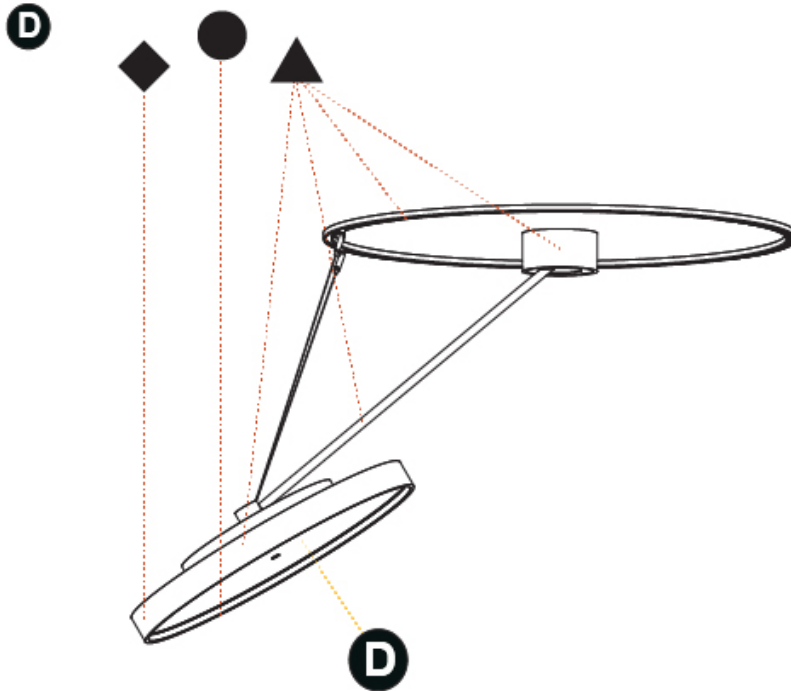

SIGN DIVA DANCER KORONA SUSPENSION

A30880-

PROJECT
TYPE
SPECIFIER
QUANTITY
DATE

A